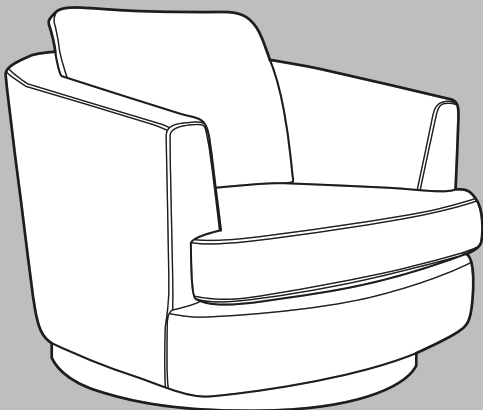

Bond Swivel Chair

AVAILABLE PIECES	HEIGHT 1	OUTBACK HEIGHT	WIDTH 2	DEPTH 3	ARM HEIGHT	SEAT HEIGHT 4	SEAT DEPTH 5	SEAT WIDTH 6	ACCESS DIAGONAL 7	WEIGHT (KG)	SCATTER CUSHION NO.
BOND SWIVEL CHAIR (SWC)	74	84	100	107	64	43	57	96	117	40.5	N/A

FOOT OPTIONS

Brushed Chrome

Brushed Gold

Dimensions: Height x Width x Depth

Please note: All dimensions are approximate. Allow tolerance of +/- 2.5cm.

Colours represented are to be used as a guide only. Please refer to manufacturers swatch for a more accurate colour match.